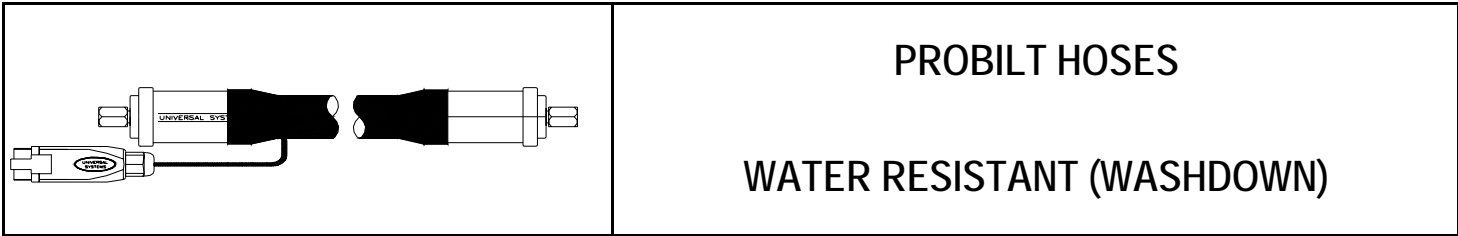

PROBILT SERIES WATER RESISTANT HOSES

ITEM		DESCRIPTION
4202		2FT. AUTOMATIC HOSE, RTD SENSOR, WASHDOWN
4204		4FT. AUTOMATIC HOSE, RTD SENSOR, WASHDOWN
4206		6FT. AUTOMATIC HOSE, RTD SENSOR, WASHDOWN
4208		8FT. AUTOMATIC HOSE, RTD SENSOR, WASHDOWN
4210		10FT. AUTOMATIC HOSE, RTD SENSOR, WASHDOWN
4212		12FT. AUTOMATIC HOSE, RTD SENSOR, WASHDOWN
4216		16FT. AUTOMATIC HOSE, RTD SENSOR, WASHDOWN
4220		20FT. AUTOMATIC HOSE, RTD SENSOR, WASHDOWN
4224		24FT. AUTOMATIC HOSE, RTD SENSOR, WASHDOWN

PLEASE NOTE: UNIVERSAL SYSTEMS CAN MANUFACTURE CUSTOM HOSES AT ANY LENGTH YOU REQUIRE.
CALL CUSTOMER SERVICE AT 1-800-848-5018 FOR PART NUMBERS AND PRICING.